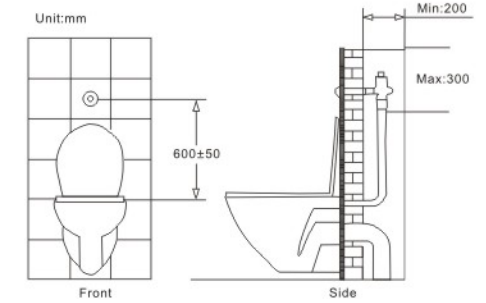

ANSPORN 3367AG

Concealed Palm Press Urinal Flush Valve

- Palm press activation via 60mmØ push button.
- Adjustable flush volume(2.0-3.5L)
- Constant flush volume irrespective of water pressure.
- Pressure range from0.7-7bar Dynamic pressure.
- Concealed duct type for solid wall 45-150mm think.

ANSPORN 3502AG

- Palm press activation via 60mm Ø push button.
- Constant flush volume irrespective of water pressure.
- Pressure range from0.7-7bar Dynamic pressure.
- Concealed type for solid wall 45-150mm think.

ANSPORN 3311AG

Concealed Duct Type Dual Flush WC Flush Valve

- Dual activation via 38mmØ push button.
- Adjustable flush volume(4.5-6.0L)
- Constant flush volume irrespective of water pressure.
- Pressure range from0.7-7bar Dynamic pressure.
- Concealed duct type for solid wall 45-150mm think.

ANSPORN 3316AG

Concealed Duct Type WC Flush Valve

- Single press activation via 18mmØ push button.
- Adjustable flush volume(4.5-6.0L)
- Constant flush volume irrespective of water pressure.
- Pressure range from0.7-7bar Dynamic pressure.
- Concealed duct type for solid wall 45-150mm think.