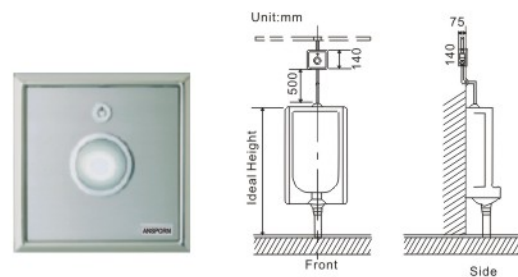

ANSPORN 3317AG

Concealed Palm Press WC Flush Valve

- Palm press activation via 60mmØ push button.
- Adjustable flush volume(6L)
- Constant flush volume irrespective of water pressure.
- Pressure range from0.7-7bar Dynamic pressure.
- Concealed duct type for solid wall 45-150mm think.

ANSPORN 3318AG

Concealed Box Type WC Valve

- Manual activated system.
 - Adjustable flush volume(4.5-6.0L)
 - Constant flush volume irrespective of water pressure.
 - Pressure range from0.7-7bar Dynamic pressure.
- Approx. size(mm) : 250(H)x265(W)x95(D)

ANSPORN 3368AG

Concealed Box Type Urinal Flush Valve

- Manual activated system.
 - Adjustable flush volume(2.0-3.5L)
 - Constant flush volume irrespective of water pressure.
 - Pressure range from0.7-7bar Dynamic pressure.
- Approx. size(mm) : 140(H)x140(W)x70(D)