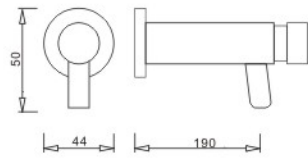

ANSPORN D04D
Delayed Action Bib Tap