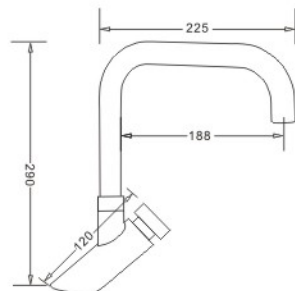

ANSPORN D08AG
Delayed Action Pillar Sink Tap