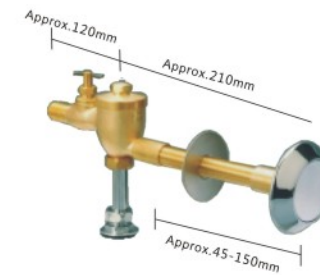

ANSPORN 3361AG

Exposed Urinal Flush Valve

- Manual activated system.
- Adjustable flush volume(2.0-3.5L)
- Constant flush volume irrespective of water pressure.
- Pressure range from0.7-7bar Dynamic pressure.
- Straight/off-set pipe.

ANSPORN 3312AG

Exposed WC Flush Valve

- Manual activated system.
- Adjustable flush volume(4.5-6.0L)
- Constant flush volume irrespective of water pressure.
- Pressure range from0.7-7bar Dynamic pressure.
- Vacuumbreaker.
- Straight pipe-150mm.

ANSPORN 3365AG

Concealed Duct Type Urinal Flush Valve

- Single press activation via 18mmØ push button.
- Adjustable flush volume(2.0-3.5L)
- Constant flush volume irrespective of water pressure.
- Pressure range from0.7-7bar Dynamic pressure.
- Concealed duct type for solid wall 45-150mm think.

ANSPORN 3367AG

Concealed Palm Press Urinal Flush Valve

- Palm press activation via 60mmØ push button.
- Adjustable flush volume(2.0-3.5L)
- Constant flush volume irrespective of water pressure.
- Pressure range from0.7-7bar Dynamic pressure.
- Concealed duct type for solid wall 45-150mm think.