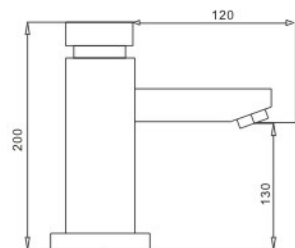

ANSPORN MD04A
Delayed Action Pillar Tap