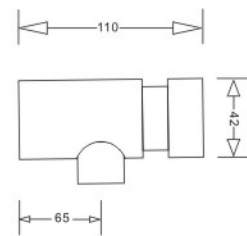

FREEDOM TO A PRIVATE BUSINESS AFFAIR

*A Comprehensive Range of Rest-room Facilities
that Provides just the Solution Surpassing your Expectations.....*