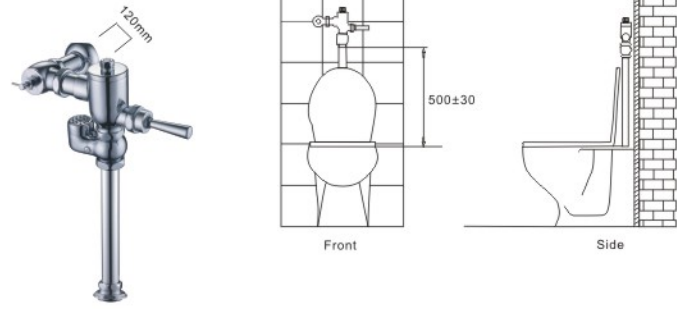

ANSPORN 3361AG

Exposed Urinal Flush Valve

- Manual activated system.
- Adjustable flush volume(2.0-3.5L)
- Constant flush volume irrespective of water pressure.
- Pressure range from0.7-7bar Dynamic pressure.
- Straight/off-set pipe.

ANSPORN 3312AG

Exposed WC Flush Valve

- Manual activated system.
- Adjustable flush volume(4.5-6.0L)
- Constant flush volume irrespective of water pressure.
- Pressure range from0.7-7bar Dynamic pressure.
- Vacuumbreaker.
- Straight pipe-150mm.

ANSPORN 3365AG

Concealed Duct Type Urinal Flush Valve

- Single press activation via 18mmØ push button.
- Adjustable flush volume(2.0-3.5L)
- Constant flush volume irrespective of water pressure.
- Pressure range from0.7-7bar Dynamic pressure.
- Concealed duct type for solid wall 45-150mm think.

ANSPORN 3311AG

Concealed Duct Type Dual Flush WC Flush Valve

- Dual activation via 38mmØ push button.
- Adjustable flush volume(4.5-6.0L)
- Constant flush volume irrespective of water pressure.
- Pressure range from0.7-7bar Dynamic pressure.
- Concealed duct type for solid wall 45-150mm think.