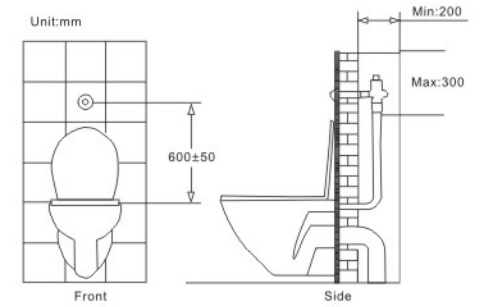

ANSPORN 3365AG

Concealed Duct Type Urinal Flush Valve

- Single press activation via 18mmØ push button.
- Adjustable flush volume(2.0-3.5L)
- Constant flush volume irrespective of water pressure.
- Pressure range from0.7-7bar Dynamic pressure.
- Concealed duct type for solid wall 45-150mm think.

ANSPORN 3367AG

Concealed Palm Press Urinal Flush Valve

- Palm press activation via 60mmØ push button.
- Adjustable flush volume(2.0-3.5L)
- Constant flush volume irrespective of water pressure.
- Pressure range from0.7-7bar Dynamic pressure.
- Concealed duct type for solid wall 45-150mm think.

ANSPORN 3502AG

- Palm press activation via 60mm Ø push button.
- Constant flush volume irrespective of water pressure.
- Pressure range from0.7-7bar Dynamic pressure.
- Concealed type for solid wall 45-150mm think.

ANSPORN 3311AG

Concealed Duct Type Dual Flush WC Flush Valve

- Dual activation via 38mmØ push button.
- Adjustable flush volume(4.5-6.0L)
- Constant flush volume irrespective of water pressure.
- Pressure range from0.7-7bar Dynamic pressure.
- Concealed duct type for solid wall 45-150mm think.