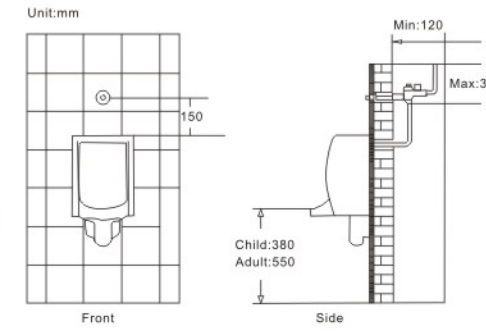

ANSPORN 3361AG

Exposed Urinal Flush Valve

- Manual activated system.
- Adjustable flush volume(2.0-3.5L)
- Constant flush volume irrespective of water pressure.
- Pressure range from0.7-7bar Dynamic pressure.
- Straight/off-set pipe.

ANSPORN 3312AG

Exposed WC Flush Valve

- Manual activated system.
- Adjustable flush volume(4.5-6.0L)
- Constant flush volume irrespective of water pressure.
- Pressure range from0.7-7bar Dynamic pressure.
- Vacuumbreaker.
- Straight pipe-150mm.