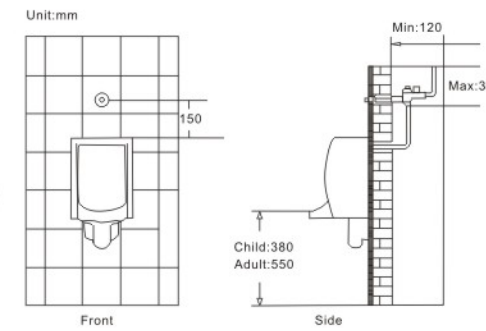

ANSPORN 3312AG

Exposed WC Flush Valve

- Manual activated system.
- Adjustable flush volume(4.5-6.0L)
- Constant flush volume irrespective of water pressure.
- Pressure range from0.7-7bar Dynamic pressure.
- Vacuumbreaker.
- Straight pipe-150mm.

ANSPORN 3365AG

Concealed Duct Type Urinal Flush Valve

- Single press activation via 18mmØ push button.
- Adjustable flush volume(2.0-3.5L)
- Constant flush volume irrespective of water pressure.
- Pressure range from0.7-7bar Dynamic pressure.
- Concealed duct type for solid wall 45-150mm think.

ANSPORN 3367AG

Concealed Palm Press Urinal Flush Valve

- Palm press activation via 60mmØ push button.
- Adjustable flush volume(2.0-3.5L)
- Constant flush volume irrespective of water pressure.
- Pressure range from0.7-7bar Dynamic pressure.
- Concealed duct type for solid wall 45-150mm think.