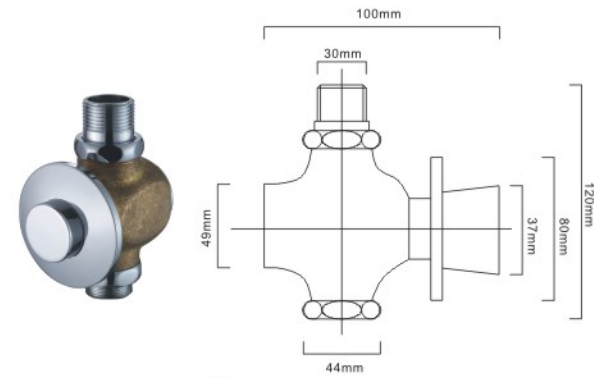

ANSPORN 3312AG

Exposed WC Flush Valve

- Manual activated system.
- Adjustable flush volume(4.5-6.0L)
- Constant flush volume irrespective of water pressure.
- Pressure range from0.7-7bar Dynamic pressure.
- Vacuumbreaker.
- Straight pipe-150mm.

ANSPORN 3365AG

Concealed Duct Type Urinal Flush Valve

- Single press activation via 18mmØ push button.
- Adjustable flush volume(2.0-3.5L)
- Constant flush volume irrespective of water pressure.
- Pressure range from0.7-7bar Dynamic pressure.
- Concealed duct type for solid wall 45-150mm think.

ANSPORN 3367AG

Concealed Palm Press Urinal Flush Valve

- Palm press activation via 60mmØ push button.
- Adjustable flush volume(2.0-3.5L)
- Constant flush volume irrespective of water pressure.
- Pressure range from0.7-7bar Dynamic pressure.
- Concealed duct type for solid wall 45-150mm think.

ANSPORN 3311AG

Concealed Duct Type Dual Flush WC Flush Valve

- Dual activation via 38mmØ push button.
- Adjustable flush volume(4.5-6.0L)
- Constant flush volume irrespective of water pressure.
- Pressure range from0.7-7bar Dynamic pressure.
- Concealed duct type for solid wall 45-150mm think.