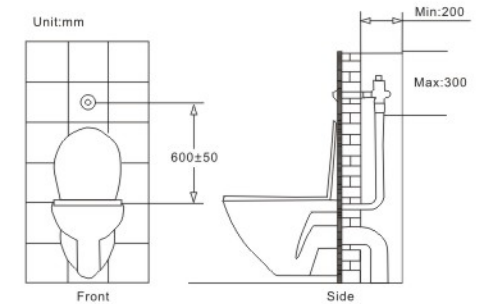

ANSPORN 3502AG

- Palm press activation via 60mm Ø push button.
- Constant flush volume irrespective of water pressure.
- Pressure range from0.7-7bar Dynamic pressure.
- Concealed type for solid wall 45-150mm think.

ANSPORN 3311AG

Concealed Duct Type Dual Flush WC Flush Valve

- Dual activation via 38mmØ push button.
- Adjustable flush volume(4.5-6.0L)
- Constant flush volume irrespective of water pressure.
- Pressure range from0.7-7bar Dynamic pressure.
- Concealed duct type for solid wall 45-150mm think.

ANSPORN 3316AG

Concealed Duct Type WC Flush Valve

- Single press activation via 18mmØ push button.
- Adjustable flush volume(4.5-6.0L)
- Constant flush volume irrespective of water pressure.
- Pressure range from0.7-7bar Dynamic pressure.
- Concealed duct type for solid wall 45-150mm think.

ANSPORN 3317AG

Concealed Palm Press WC Flush Valve

- Palm press activation via 60mmØ push button.
- Adjustable flush volume(6L)
- Constant flush volume irrespective of water pressure.
- Pressure range from0.7-7bar Dynamic pressure.
- Concealed duct type for solid wall 45-150mm think.