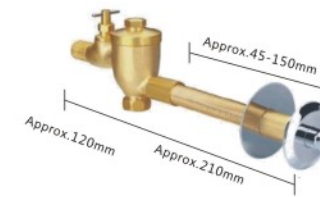

ANSPORN 3361AG

Exposed Urinal Flush Valve

- Manual activated system.
- Adjustable flush volume(2.0-3.5L)
- Constant flush volume irrespective of water pressure.
- Pressure range from0.7-7bar Dynamic pressure.
- Straight/off-set pipe.

ANSPORN 3312AG

Exposed WC Flush Valve

- Manual activated system.
- Adjustable flush volume(4.5-6.0L)
- Constant flush volume irrespective of water pressure.
- Pressure range from0.7-7bar Dynamic pressure.
- Vacuumbreaker.
- Straight pipe-150mm.

ANSPORN 3365AG

Concealed Duct Type Urinal Flush Valve

- Single press activation via 18mmØ push button.
- Adjustable flush volume(2.0-3.5L)
- Constant flush volume irrespective of water pressure.
- Pressure range from0.7-7bar Dynamic pressure.
- Concealed duct type for solid wall 45-150mm think.

ANSPORN 3367AG

Concealed Palm Press Urinal Flush Valve

- Palm press activation via 60mmØ push button.
- Adjustable flush volume(2.0-3.5L)
- Constant flush volume irrespective of water pressure.
- Pressure range from0.7-7bar Dynamic pressure.
- Concealed duct type for solid wall 45-150mm think.