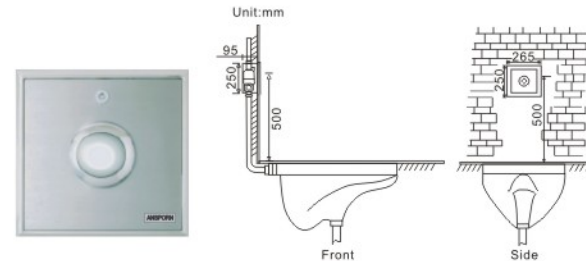

ANSPORN 3311AG

Concealed Duct Type Dual Flush WC Flush Valve

- Dual activation via 38mmØ push button.
- Adjustable flush volume(4.5-6.0L)
- Constant flush volume irrespective of water pressure.
- Pressure range from0.7-7bar Dynamic pressure.
- Concealed duct type for solid wall 45-150mm think.

ANSPORN 3316AG

Concealed Duct Type WC Flush Valve

- Single press activation via 18mmØ push button.
- Adjustable flush volume(4.5-6.0L)
- Constant flush volume irrespective of water pressure.
- Pressure range from0.7-7bar Dynamic pressure.
- Concealed duct type for solid wall 45-150mm think.

ANSPORN 3317AG

Concealed Palm Press WC Flush Valve

- Palm press activation via 60mmØ push button.
- Adjustable flush volume(6L)
- Constant flush volume irrespective of water pressure.
- Pressure range from0.7-7bar Dynamic pressure.
- Concealed duct type for solid wall 45-150mm think.

ANSPORN 3318AG

Concealed Box Type WC Valve

- Manual activated system.
 - Adjustable flush volume(4.5-6.0L)
 - Constant flush volume irrespective of water pressure.
 - Pressure range from0.7-7bar Dynamic pressure.
- Approx. size(mm) : 250(H)x265(W)x95(D)