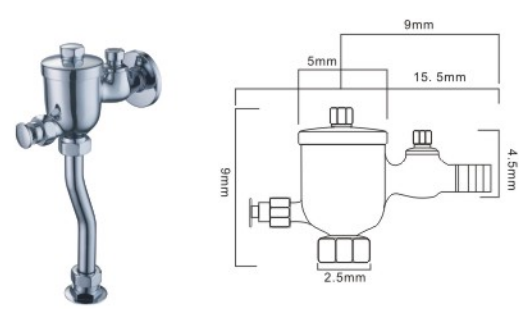

ANSPORN 3361AG

Exposed Urinal Flush Valve

- Manual activated system.
- Adjustable flush volume(2.0-3.5L)
- Constant flush volume irrespective of water pressure.
- Pressure range from0.7-7bar Dynamic pressure.
- Straight/off-set pipe.

ANSPORN 3312AG

Exposed WC Flush Valve

- Manual activated system.
- Adjustable flush volume(4.5-6.0L)
- Constant flush volume irrespective of water pressure.
- Pressure range from0.7-7bar Dynamic pressure.
- Vacuumbreaker.
- Straight pipe-150mm.

ANSPORN 3365AG

Concealed Duct Type Urinal Flush Valve

- Single press activation via 18mmØ push button.
- Adjustable flush volume(2.0-3.5L)
- Constant flush volume irrespective of water pressure.
- Pressure range from0.7-7bar Dynamic pressure.
- Concealed duct type for solid wall 45-150mm think.

ANSPORN 3367AG

Concealed Palm Press Urinal Flush Valve

- Palm press activation via 60mmØ push button.
- Adjustable flush volume(2.0-3.5L)
- Constant flush volume irrespective of water pressure.
- Pressure range from0.7-7bar Dynamic pressure.
- Concealed duct type for solid wall 45-150mm think.